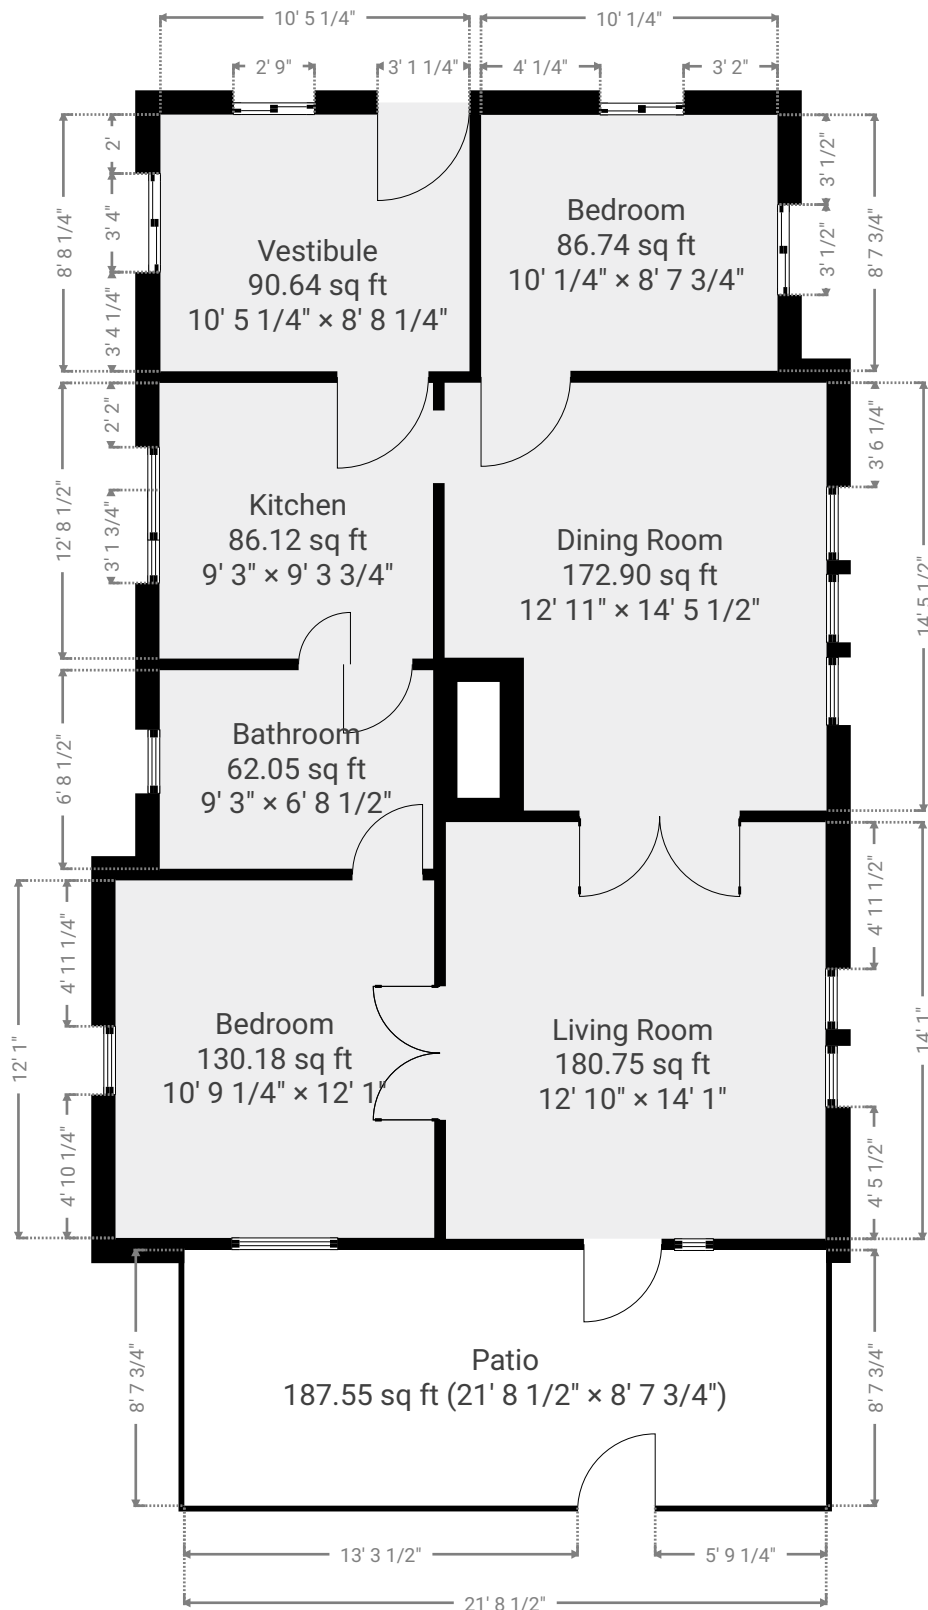

TOTAL AREA: 1135.45 sq ft • LIVING AREA: 957.23 sq ft • FLOORS: 1 • ROOMS: 7

▼ Ground Floor

TOTAL AREA: 1135.45 sq ft • LIVING AREA: 957.23 sq ft • ROOMS: 7

THIS FLOORPLAN IS PROVIDED WITHOUT WARRANTY OF ANY KIND. SENSOPIA DISCLAIMS ANY WARRANTY INCLUDING, WITHOUT LIMITATION, SATISFACTORY QUALITY OR ACCURACY OF DIMENSIONS.