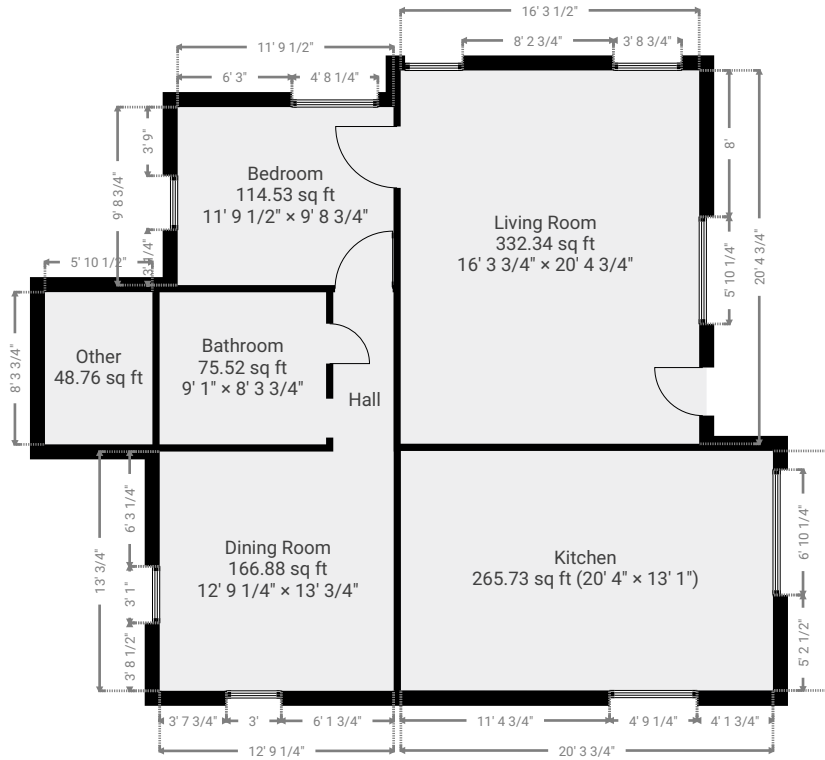

TOTAL AREA: 1829.14 sq ft • LIVING AREA: 1703.72 sq ft • FLOORS: 2 • ROOMS: 12

▼ 1st Floor

TOTAL AREA: 1189.27 sq ft • LIVING AREA: 1189.27 sq ft • ROOMS: 7

▼ 2nd Floor

TOTAL AREA: 639.87 sq ft • LIVING AREA: 514.45 sq ft • ROOMS: 5